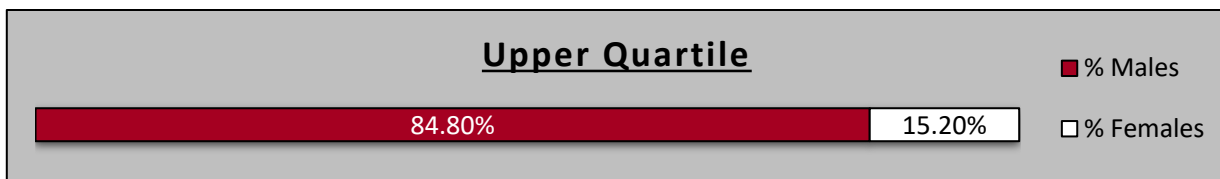

Gender Pay Report

Fleet Factors is an equal pay employer and are proud of the hundreds of professional men and women who work hard to deliver great service to our customers.

Head Office: Wallis Road, Middlesbrough, Cleveland, TS6 6JB
Purchase Ledger: 01642 770660 | Sales Ledger: 01642 770662
Fax: 01642 770695