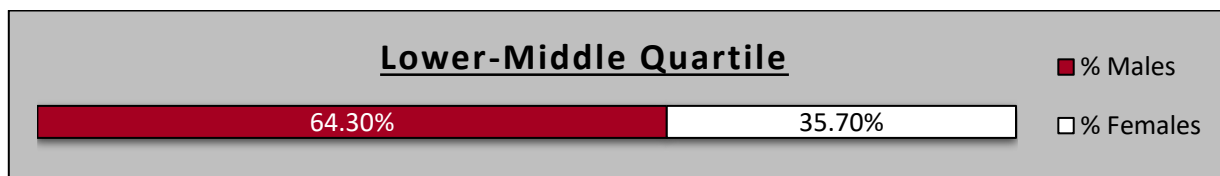

Gender Pay Report

Fleet Factors is an equal pay employer and are proud of the hundreds of professional men and women who work hard to deliver great service to our customers.

Head Office: Wallis Road, Middlesbrough, Cleveland, TS6 6JB
Purchase Ledger: 01642 770660 | Sales Ledger: 01642 770662
Fax: 01642 770695