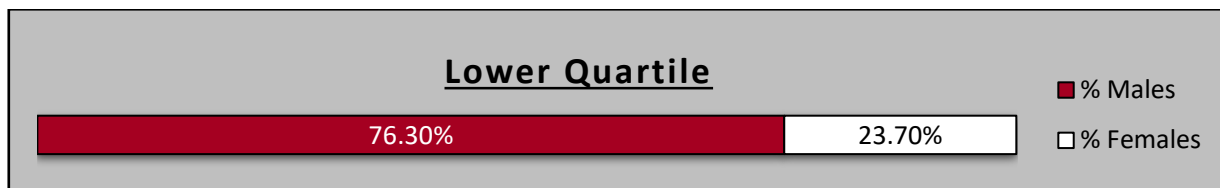

Gender Pay Report

Fleet Factors is an equal pay employer and are proud of the hundreds of professional men and women who work hard to deliver great service to our customers.

Head Office: Wallis Road, Middlesbrough, Cleveland, TS6 6JB
Purchase Ledger: 01642 770660 | Sales Ledger: 01642 770662
Fax: 01642 770695