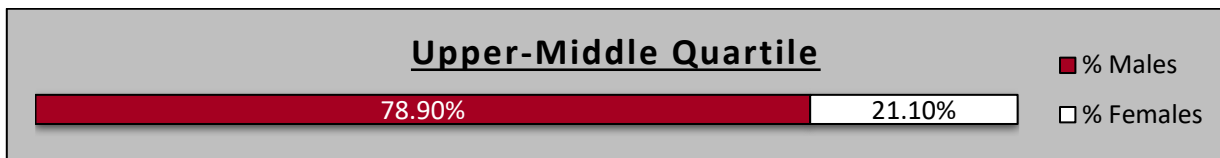

Gender Pay Report

Fleet Factors is an equal pay employer and are proud of the hundreds of professional men and women who work hard to deliver great service to our customers.

Head Office: Wallis Road, Middlesbrough, Cleveland, TS6 6JB
Purchase Ledger: 01642 770660 | Sales Ledger: 01642 770662
Fax: 01642 770695