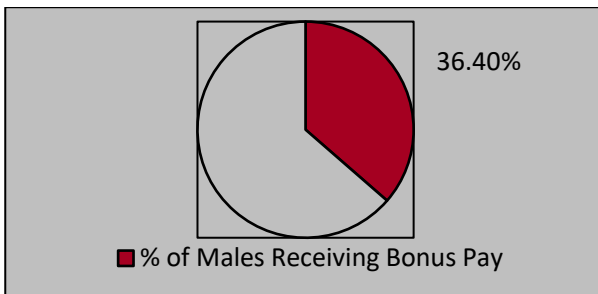

Gender Pay Report

Fleet Factors is an equal pay employer and are proud of the hundreds of professional men and women who work hard to deliver great service to our customers.

Head Office: Wallis Road, Middlesbrough, Cleveland, TS6 6JB
Purchase Ledger: 01642 770660 | Sales Ledger: 01642 770662
Fax: 01642 770695